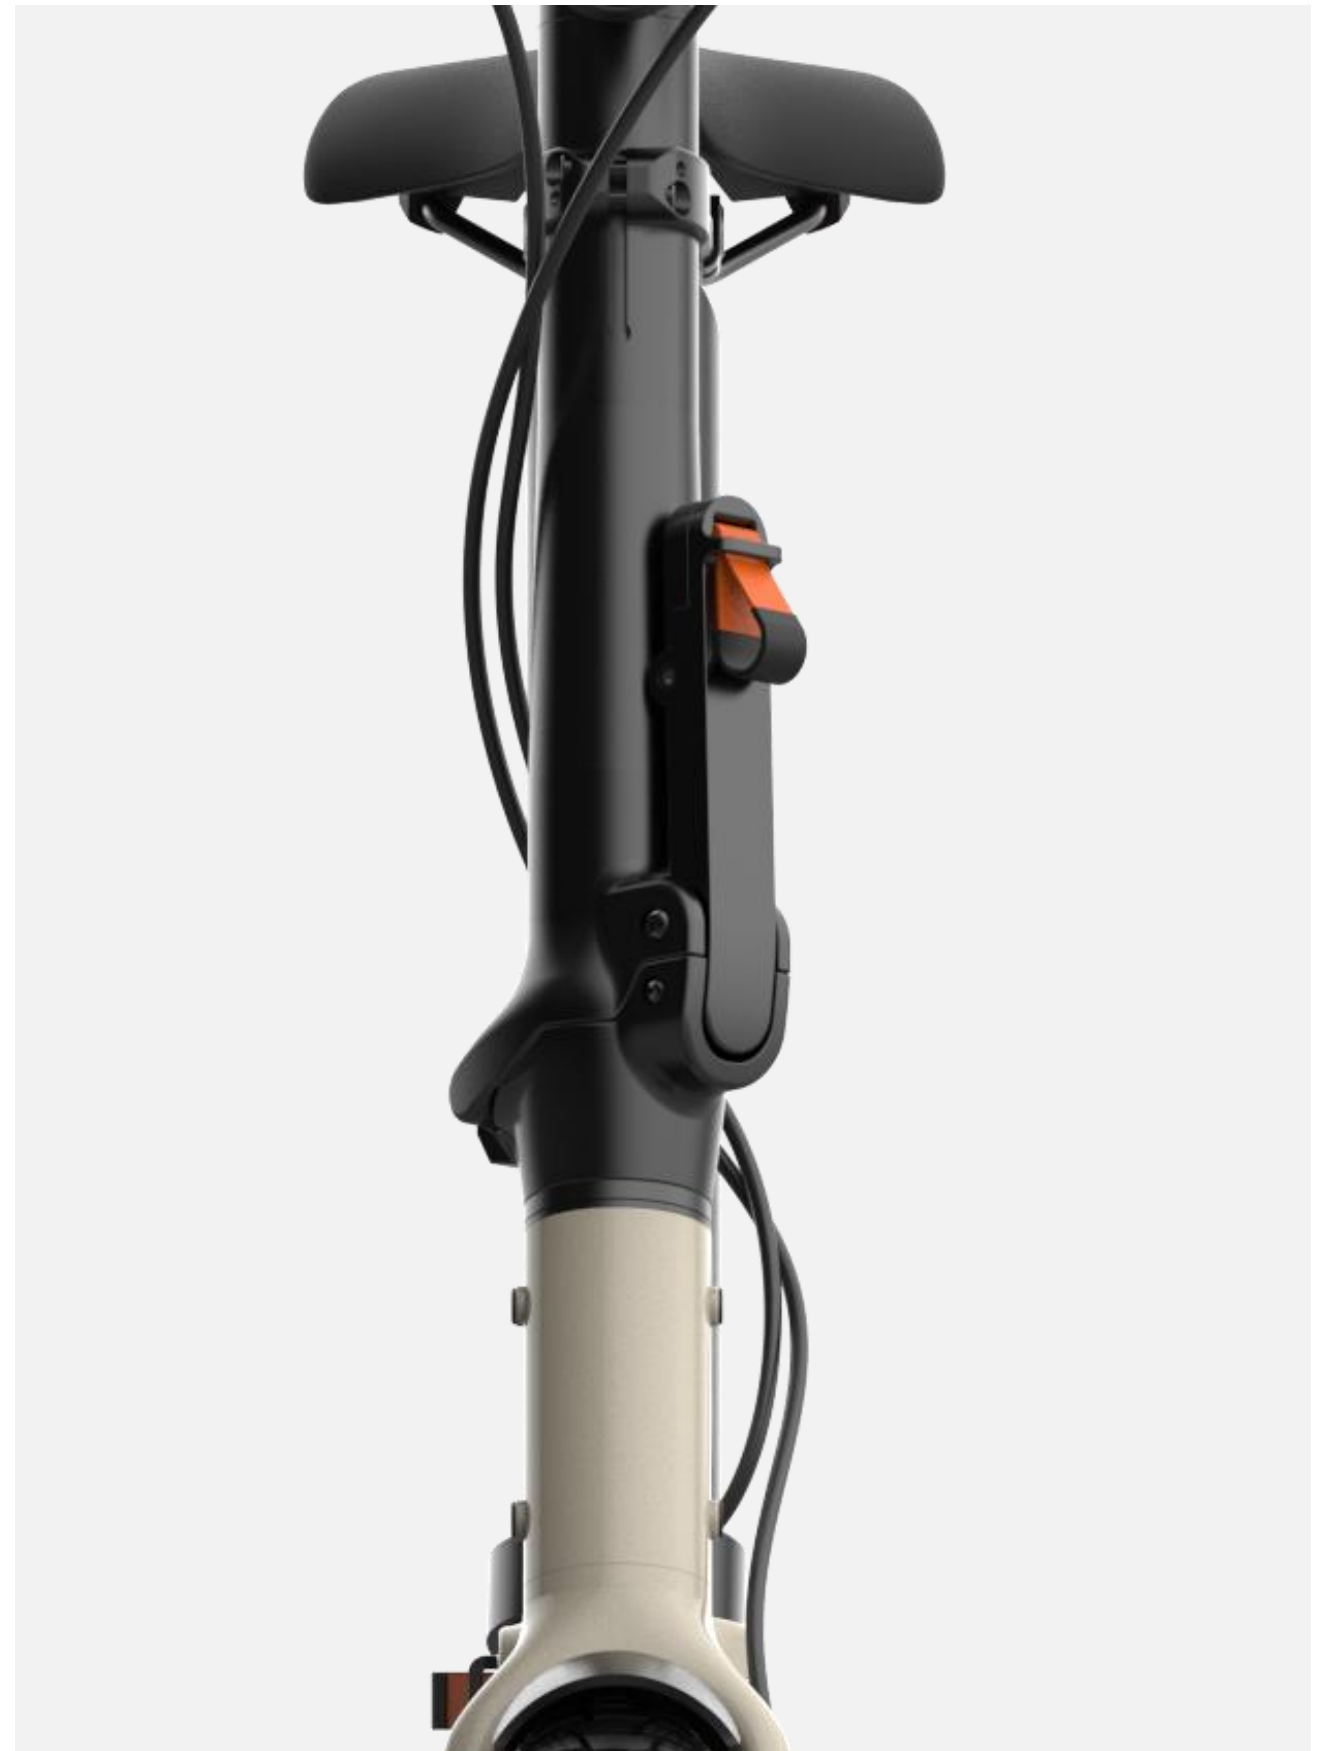

eovolt

Afternoon PRO

Folding e-bike

Afternoon PRO

Folded position

Textile folding tab

Hinge

Automatic rear light
linked to the HMI

Automatic front light
linked to the HMI

Lighting

Connection & locking

SP Connect mount

Easy handlebar
height adjustment

Cockpit

Magnet system

Locking magnet in folded position

Magnetic locking system

eovolt

Thanks