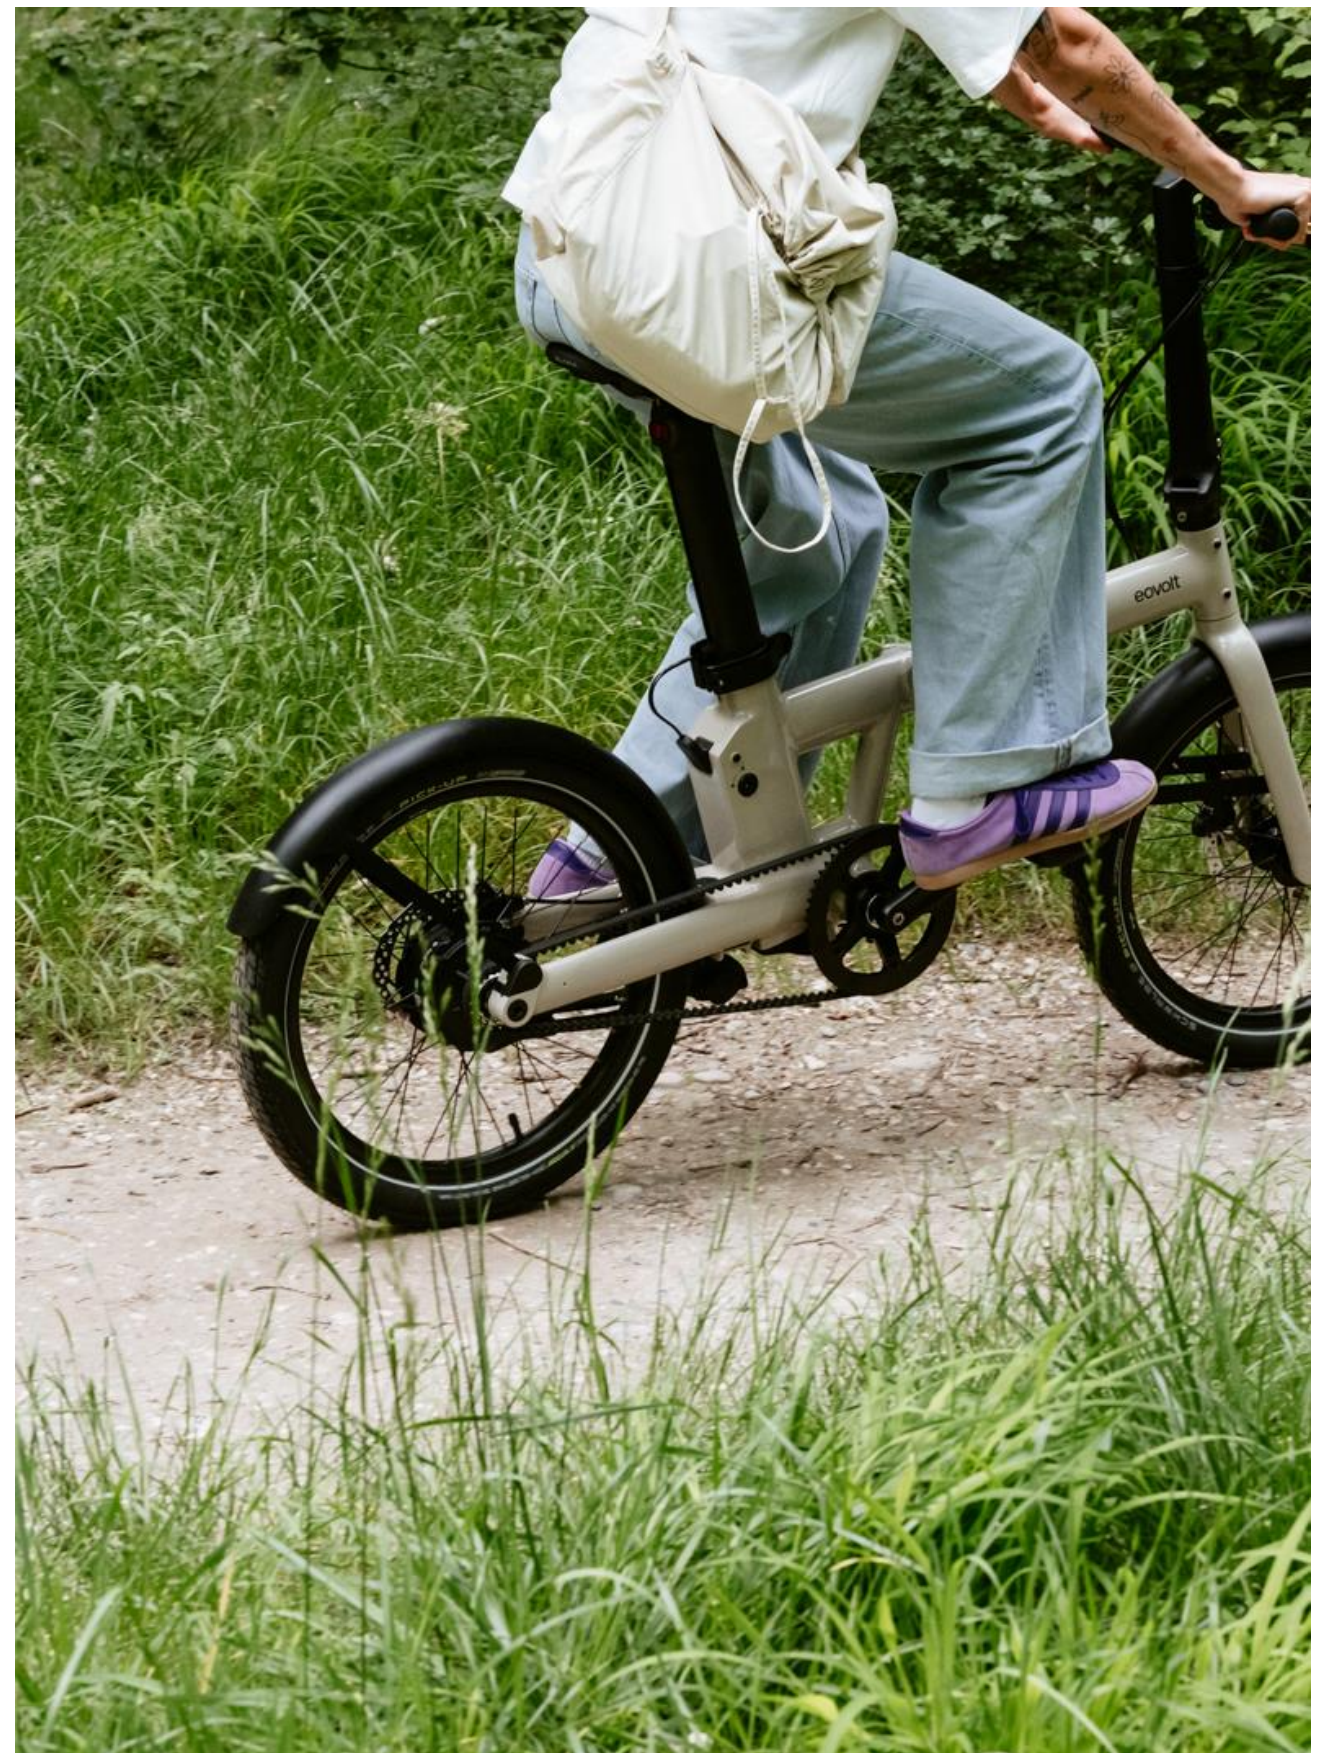

eovolt

Afternoon PRO

Folding e-bike

Afternoon PRO

Folded position

Textile folding tab

Hinge

Automatic rear light
linked to the HMI

Automatic front light
linked to the HMI

Lighting

Connection & locking

SP Connect mount

Easy handlebar
height adjustment

Cockpit

Magnet system

Locking magnet in folded position