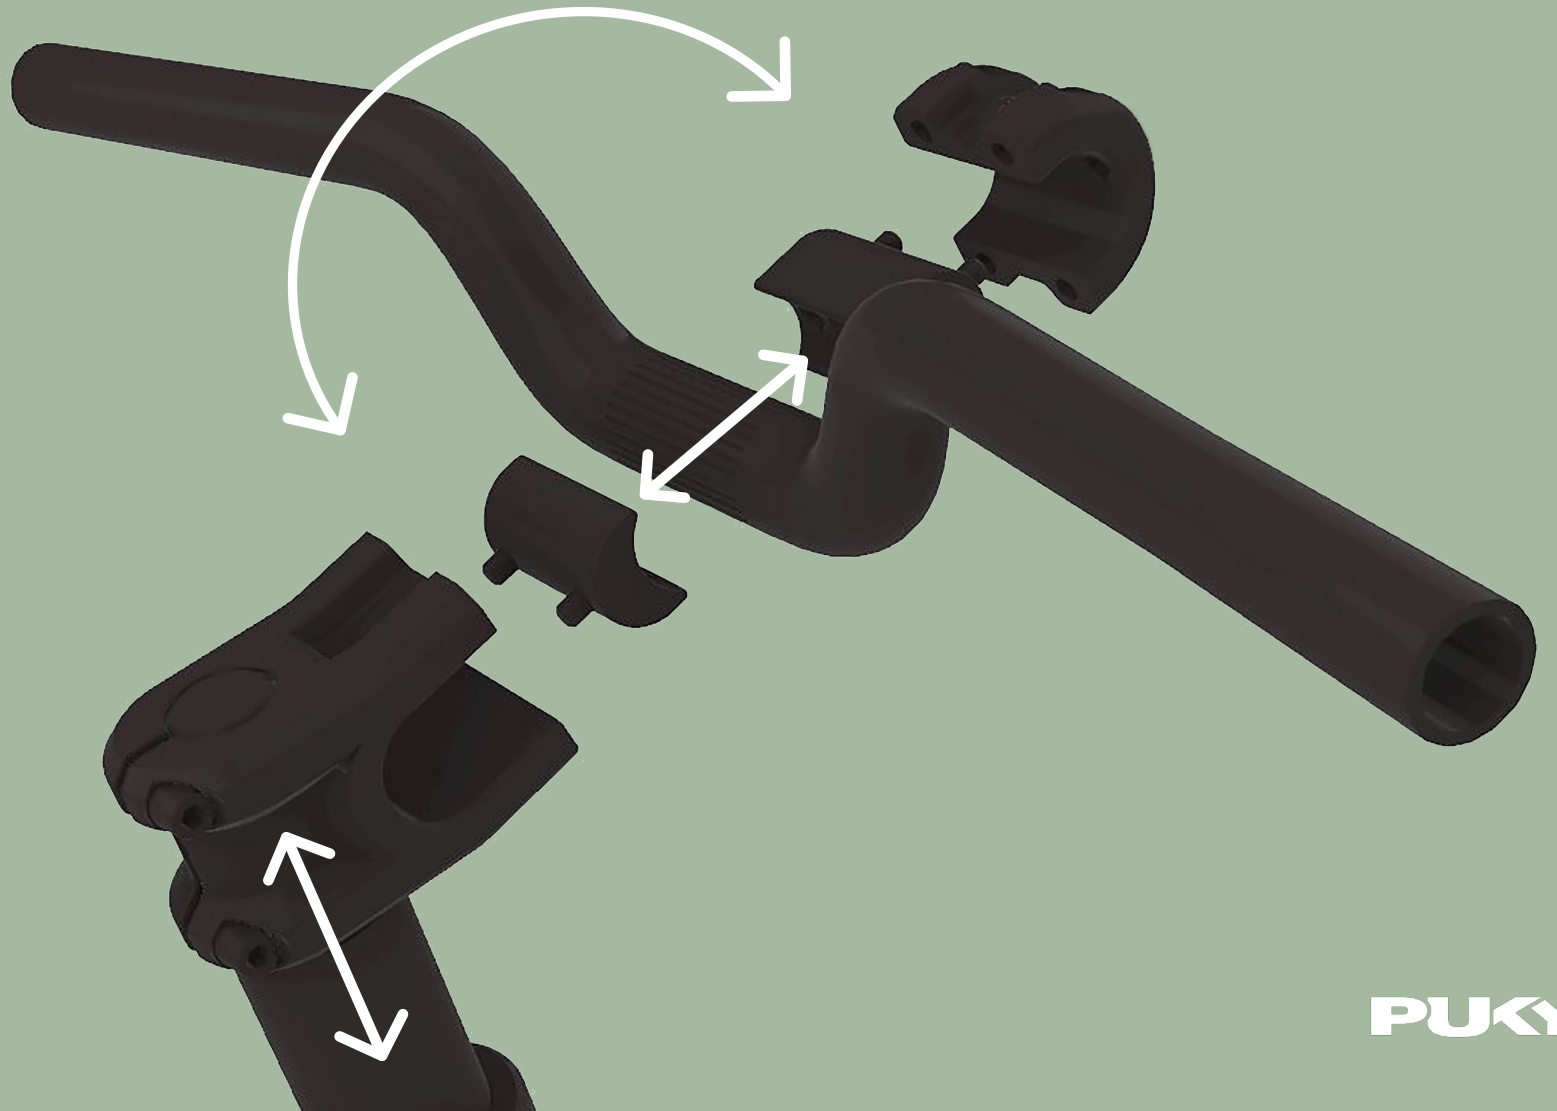

for all!

PUKY NEXT adapts to every growth step and guarantees riding pleasure for young and old adventurers alike.

PUKY

Changing tires

like the big guys.

Thanks to the unique use of **FlipChip technology** it is possible to use two different wheel sizes (12" & 14").

PUKY

Always

suitable!

The patented ahead stem system allows the handlebars to be adjusted in all directions. Whether an upright riding position for beginners or a sporty, dynamic riding position for experienced children.

PUKY

Feet

up!

No problem, thanks to the non-slip stepping board.

PUKY

Full

control!

Wider, but not too wide! A handlebar width that **ensures more control** and smoother steering. Learning to brake correctly is easy with the **color-contrasting brake lever**.