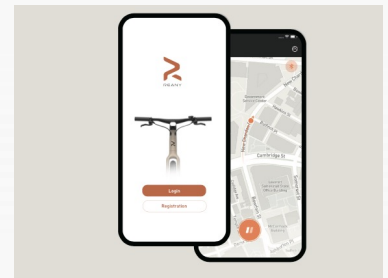

REANY N1 Pro

Lighter, Better

Carbon Fiber set
Frame/fork/handlebar

REANY

Rider Height Full Bike Weight
175-200cm 15.5kg

- Lightweight
- Easy use and maintenance
- Connectivity
- Eco-Conscious

One-piece carbon handlebar intergrated with OLED display and LED Front 40LUX Light

Removeable Battery with BMS , and sleek, minimalistic designs

OTA system update at home; Lock your bike, Data analysis

Frame colour	Desert Gray	Pinion	22T, for Gates drive belt CDX
Rigid fork	Reany Bikes Custom , Carbon fork, 28"	Saddle	Selle Royal Essenza Moderate
Headset	Reany Bikes Custom	Pedals	Steady Flat non-slip pedal, with reflectors
Seatpost	SP-720, 3D Forged Alu, 30.9 x 350mm	Shifter	single speed
Seatclamp	custom, stealth, Alu	Handlebar	Reany Bikes custom, Carbon fiber , Patent, RISE=15mm ,Sweep=25° , W=630mm, with stem
Tires	CHAOYANG 28"45C/47-622, 60TPI puncture proof, reflect	Grips	Selle Royal Grips sport, black
Tubes	CHAOYANG 28" FV	Brakes	Magura MT A2, oil hydraulic disc brake
Rims	VP VRG 28" , Double wall	Front light	LED, intergrated in the handlebar, 40 LUX
Spokes	2.0mm, Stainless, black(28x); 2.3mm, Stainless, black(36X)	Tail light	COB LED, integreated in the mudguard
Front hub	Formula AL 14G*28H	Mudguards	Alu, 28" 60 mm, matte black
Rear hub	Mivice M070 250W 35Nm	Luggage rack	Reay Bikes Rack, Alu, MIK HD Interface, maximal 18kg
Battery	Inner tube removable battery 360Wh LG with smart BMS, IPX5?	carrier	Reany Bikes custom
Motor	Mivice M070 250W 35Nm	Bell	Reany Bikes custom
Display	Velofox CM08, OLED, gyroscope, custom intergrated into handlebar	Kickstand	Reany Bikes custom
Crankset	Custom alu forged, 170 mm	Lock	ABUS Shield 5650
Chain ring	55T, for Gates drive belt CDX		
Chain	Gates drive belt CDX		